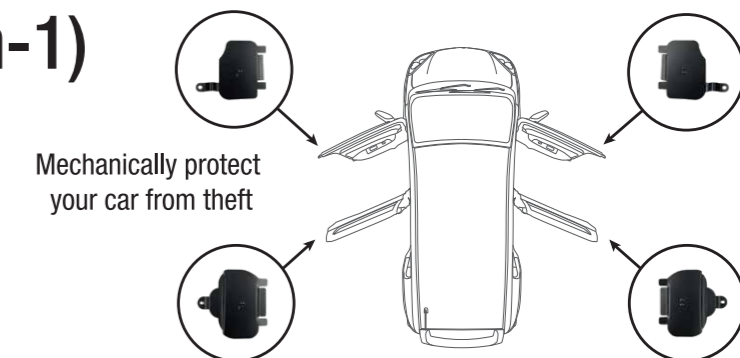

Price

WM : RM 202.00
EM : RM 204.00

Prices are inclusive of labour cost and SST. Prices are subject to change. Actual accessories may differ from photographs.

Prices are inclusive of labour cost and SST. Prices are subject to change. Actual accessories may differ from photographs.