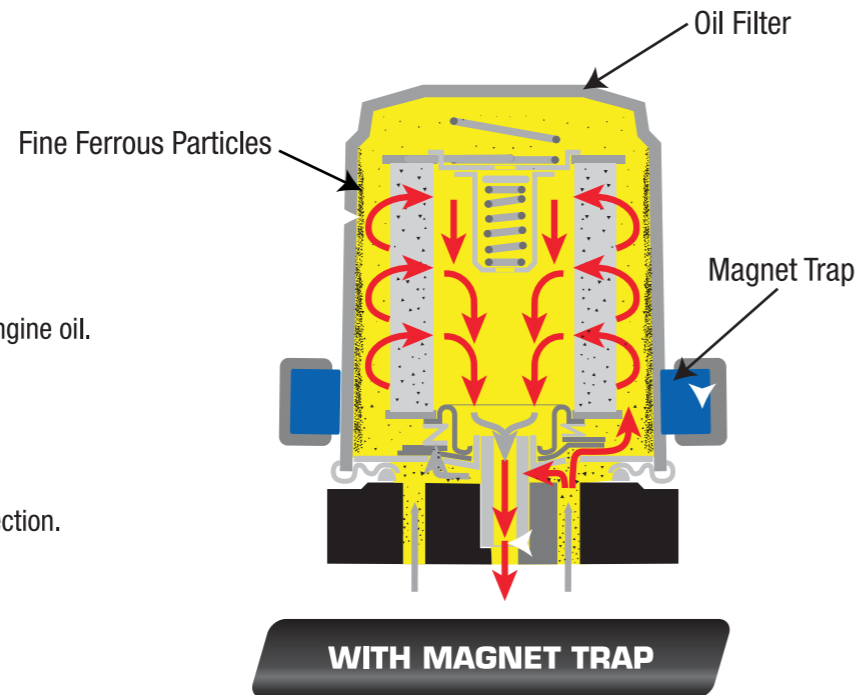

Magnet Trap

Keeps engine oil cleaner and protects engine.

Part Number
999-40016-10000

Price
WM : RM 57.00
EM : RM 58.00