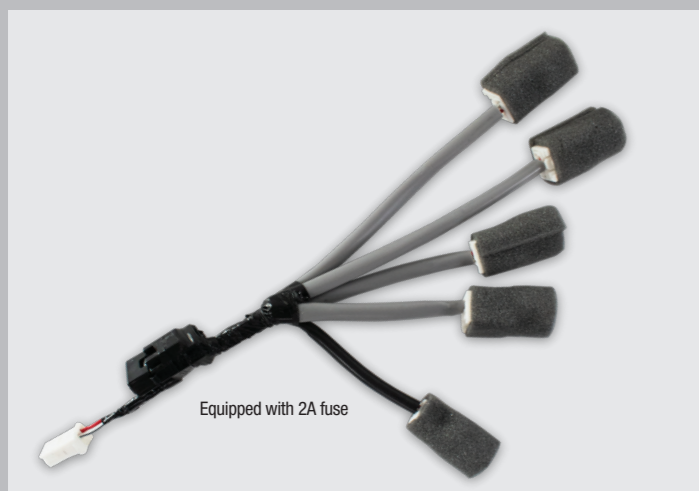

Terms & Conditions

- Using original GearUp® electrical accessories will not void the warranty of the car. Accessories warranty is 1 year.
- Do not attempt to install the accessories yourself. Please head to any authorised Perodua Service Centres nationwide. Perodua shall not be liable for any loss or damages arising directly or indirectly from your attempt to install the accessories yourself.

Prices are inclusive of labour cost and SST. Prices are subject to change. Actual accessories may differ from photographs.