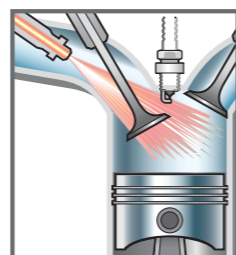

Evaporator Cleaner

Cleans air conditioners by eliminating mould, bacteria, odour and other harmful micro-organisms.

Part Number
999-52000-70000

Price
WM : RM 80.00
EM : RM 81.00

HOW IT WORKS:

Refrigerants must be recharged regularly to maintain compressor at its best performance.

Over a period of time, a dirty filter can lead to mould and poor air quality.