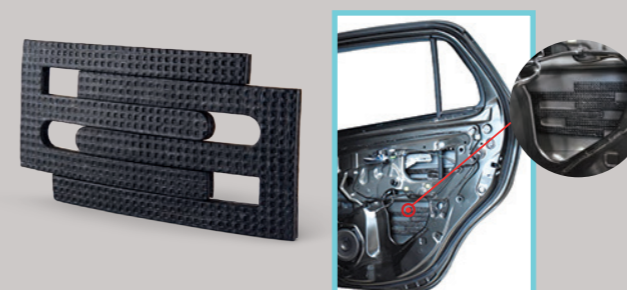

Part Number
999-08640-00000

Price
WM : RM 11.50
EM : RM 12.00

Headlamp Cleaner

Keeps headlamps clean and shining at its brightest.

Part Number
999-52000-60000

Price
WM : RM 10.50
EM : RM 11.00

Vibratile

- Absorbs noise from outside.
- Solid sound during door closing.
- Enhances sound quality.
- Dampens panel vibration.
- Enhances driving comfort.
- Flexible installation.