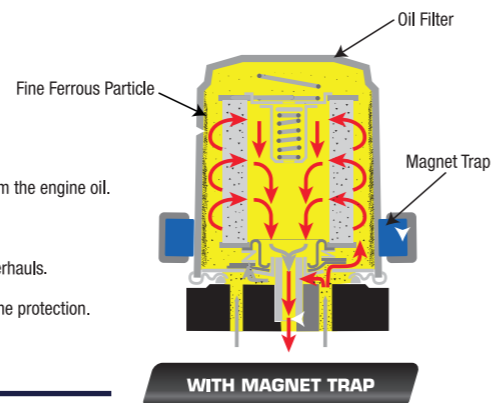

24.6cm (L) x 13.5cm (W) x 10cm (H)

Baseball Bat Steering Lock

Prevents car theft by locking your steering wheel in place.

Part Number	Price
999-10011-00000	WM : RM 52.00 EM : RM 53.00

Fire Extinguisher

Extinguishes or controls a small fire.

Part Number	Price
AF310-00R01-000	WM : RM 56.00 EM : RM 57.00

Magnet Trap

Keeps engine oil cleaner and protects engine.

Part Number
999-40016-10000

Price
WM : RM 57.00
EM : RM 58.00

HOW IT WORKS:

- Traps fine ferrous particles from the engine oil.
- Maintains cleaner oil.
- Prevents expensive engine overhauls.
- Affordable investment for engine protection.