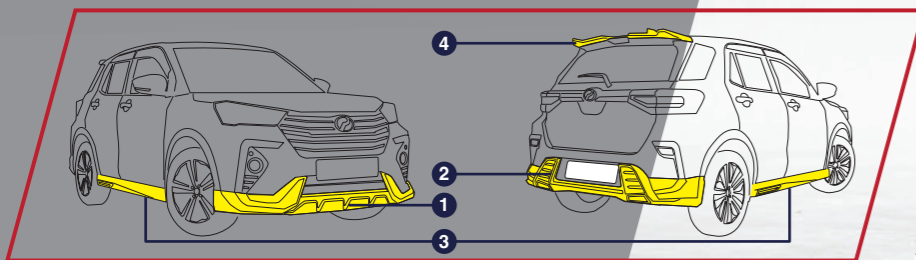

BLAZE BODYKIT

STYLE

GearUp® FOR IMPRESSIVE STYLING.

Part Number
99900-55R03-XX

Price
WM : RM 2,500.00
EM : RM 2,563.00

This part is required for installation and sold separately.

1. Front Bumper Kit

2. Rear Bumper Kit