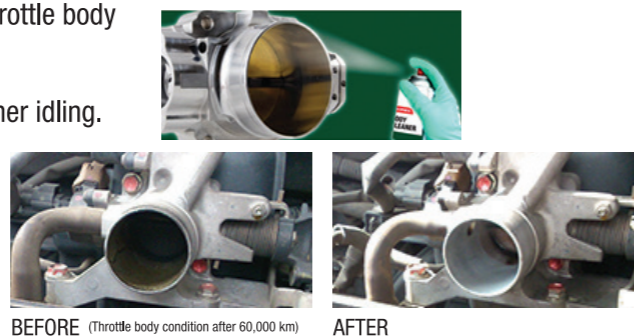

BEFORE (Throttle body condition after 60,000 km) AFTER

Rain Repellent

- Repels rain to enhance visibility.
- Removes mud and bugs easily.
- Ensures smoother movement of windscreen wipers.

Part Number
999-08640-00000

Price
WM : RM 11.50
EM : RM 12.00