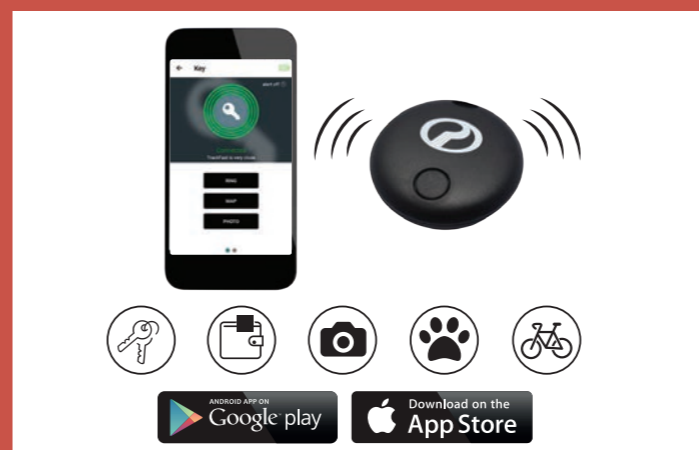

Easily accessible for on-the-go freshening up.

Part Number
999-10132-20000

Price
WM : RM 40.00
EM : RM 41.00

Smart Tracker

Enables you to find personal belongings easily.

Part Number
999-89742-00000

Price
WM : RM 42.00
EM : RM 43.00