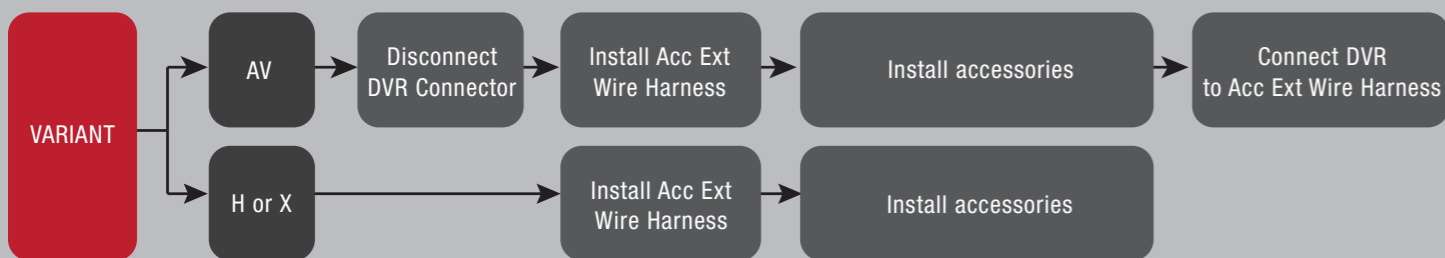

Terms & Conditions

- Using original GearUp® electrical accessories will not void the warranty of the car. Accessories warranty is 1 year.
- Do not attempt to install the accessories yourself. Please head to any authorised Perodua Service Centres nationwide. Perodua shall not be liable for any loss or damages arising directly or indirectly from your attempt to install the accessories yourself.

Prices are inclusive of labour cost and SST. Prices are subject to change. Actual accessories may differ from photographs.