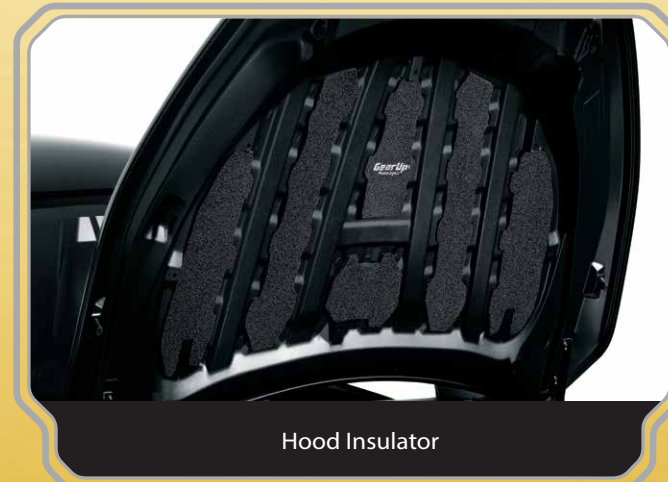

ADD-ONS

GearUp® FOR HIGH-QUALITY ACCESSORIES

COMFORT ENHANCEMENT

Door Visors

Part Number
99900-74R02
Price
WM : RM 160.00
EM : RM 163.00

Coil Mats

Part Number
99900-74R03
Price
WM : RM 140.00
EM : RM 143.00