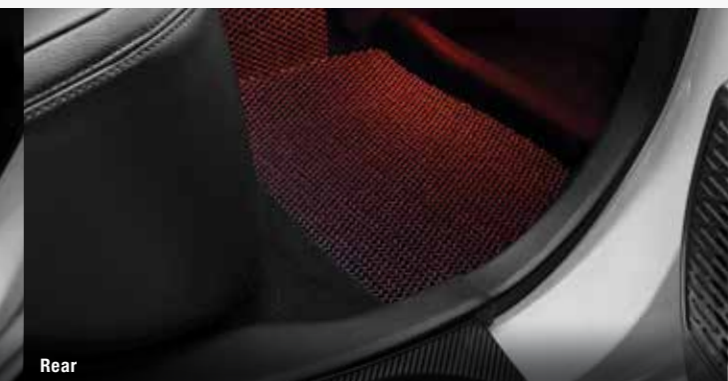

ADD-ONS

GearUp® FOR HIGH QUALITY ACCESSORIES.

New

Help trap excess dust and dirt.

Part Number 99900-51A05
Price
WM : RM 180.00
EM : RM 184.00

Help trap excess dust and dirt.

Part Number 999-20R14-00000
Price
WM : RM 150.00
EM : RM 153.00

Driving Comfort

Part Number 999-10125-60000
Price
WM : RM 445.00
EM : RM 453.00

Part Number 999-10186-10000
Price
WM : RM 72.00
EM : RM 74.00

PACKAGE DEALS

Utility Package

Package that improves the overall comfort levels of the Myvi.

Part Number 999-20R19-00000
Price
WM : RM 360.00
EM : RM 368.00

New

Front

Rear

New

Front

Rear

Illumination Package

Lighting accessories add a subtle yet elegant ambience to the Myvi interior.

Part Number 99900-51A10
Price
WM : RM 450.00
EM : RM 457.00

Note:
• Floor lighting is installed for both the front & rear seats.
• Accessories Extension Wire Harness is required for this product and sold separately. For more information, refer "Electrical Accessories" page.