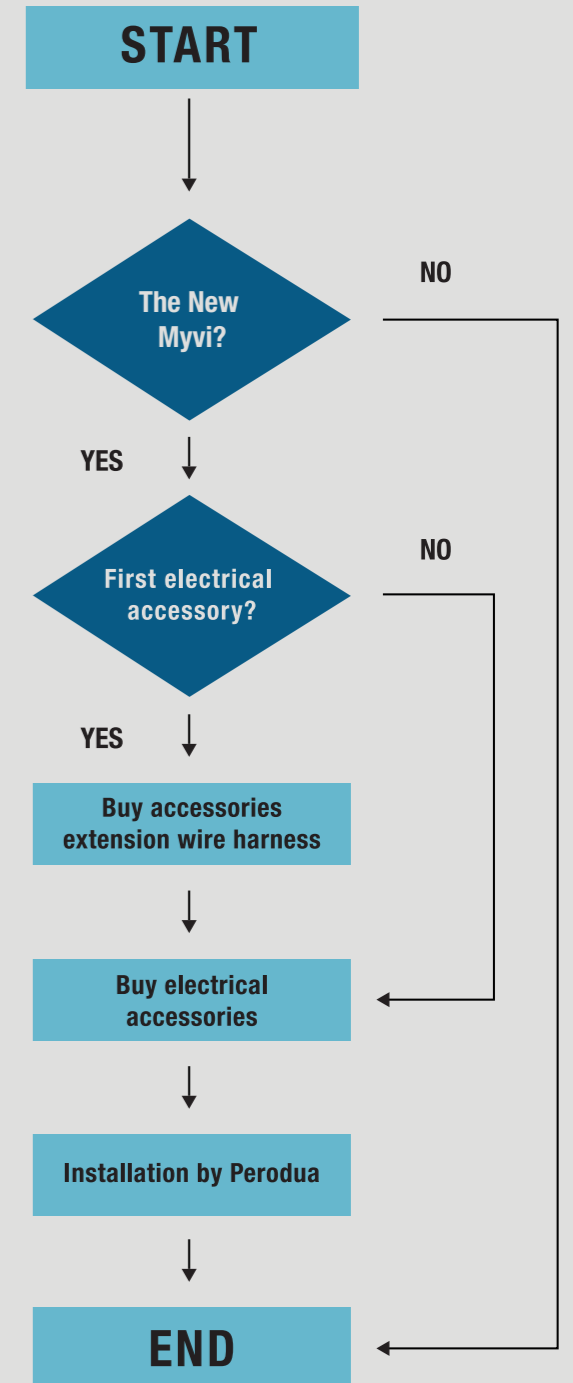

Terms & Conditions

- Using original GearUp® electrical accessories will not void the warranty of the car. Accessories warranty is 1 year.
- Do not attempt to install the accessories yourself. Please head to any authorised Perodua Service Centres nationwide. Perodua shall not be liable for any loss or damages arising directly or indirectly from your attempt to install the accessories yourself.