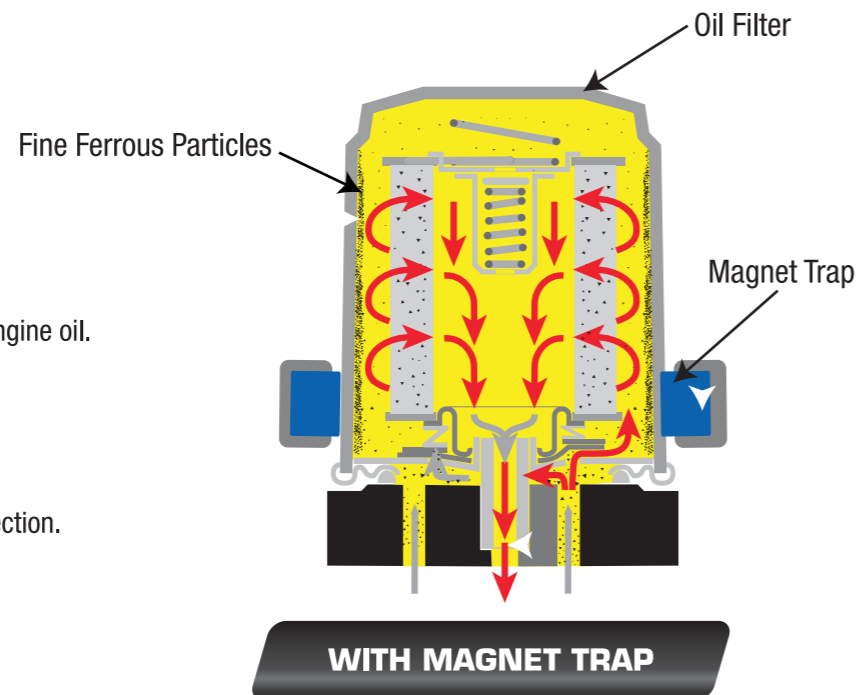

## Magnet Trap

Keeps engine oil cleaner and protects engine.

Part Number  
999-40016-10000

Price  
**WM : RM 57.00**  
**EM : RM 58.00**