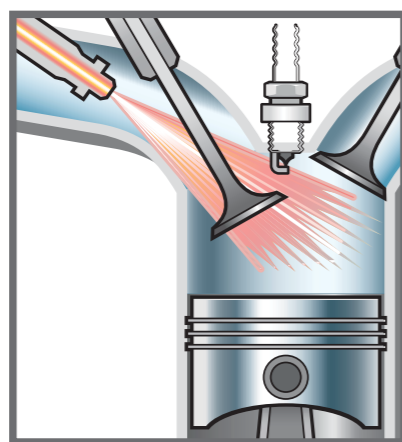

HOW IT WORKS:

- Removes deposits accumulated inside an engine (injection nozzles, combustion chambers, intake valves & spark plugs).
- Prevents poor combustion.
- Restores engine performance.
- Contains Friction Modifier (FM) which enables smoother piston movement.
- Protects engine from frictional wear.

Throttle Body Cleaner

- Cleans dirt, gum and varnish from the throttle body and intake port area.
- Lubricates the throttle plate.
- Restores air flow performance for smoother idling.

Part Number
999-52000-81000

Price
WM : RM 36.00
EM : RM 37.00